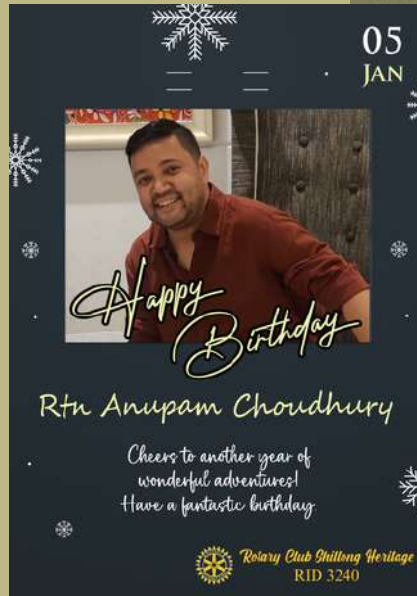

Celebrations of January

CELEBRATIONS OF FEBRUARY

Birthdays

- 4th Rtn Dr Manoj Sharma
- 8th Rtn Gyasuddin Ahmed
- 15th Rtn Kunal Mordani
- 21st Rotaryley Gaurav
- 26th Rtn Pooja Banerjee
- 27th Rotarylet Baani Kaur

Anniversary

- 12th Rtn Gyasuddin Ahmed & Ann Shahanat Ahmed